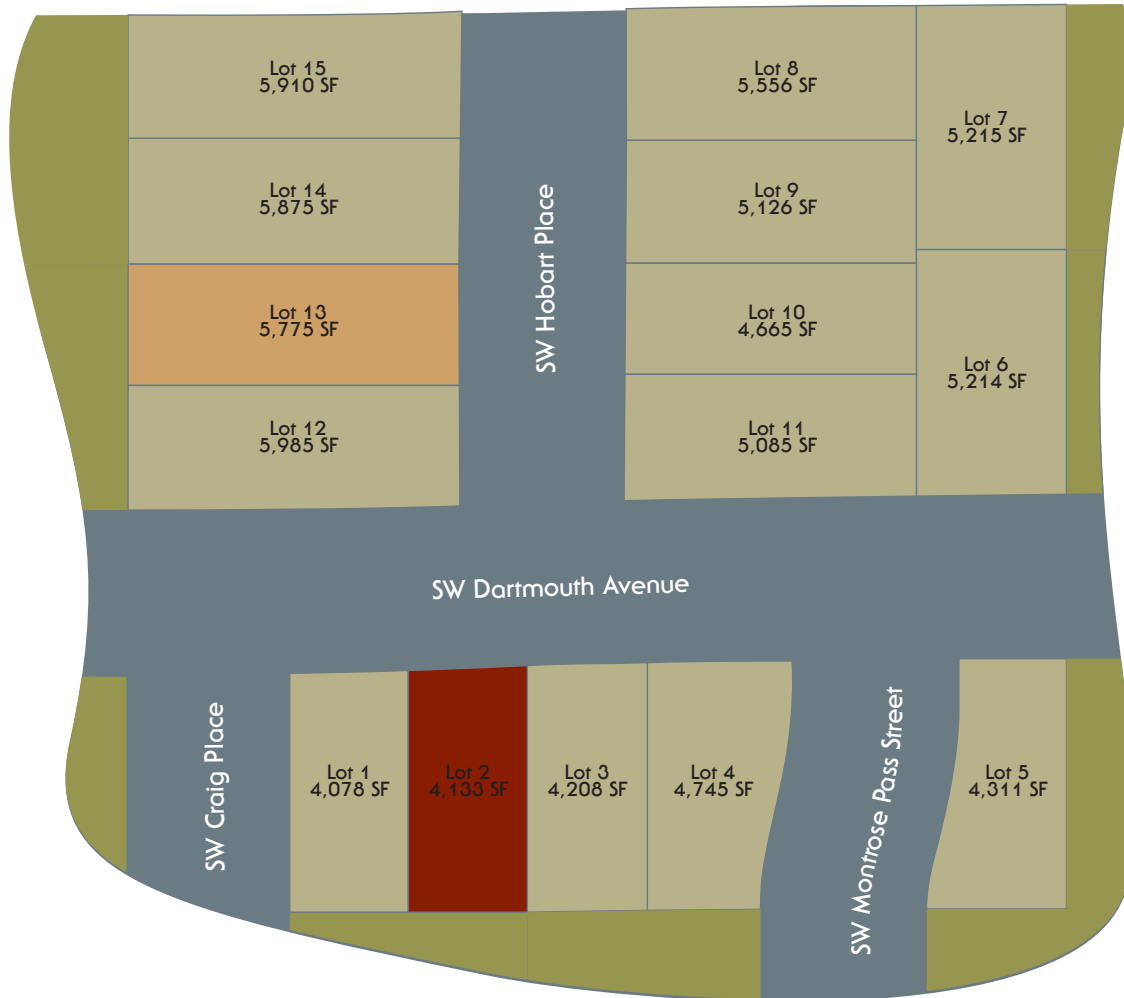

# Forest Meadows II

## Neighborhood Map

-  Available Home
-  Available
-  Sold

[woodhillhomes.net](http://woodhillhomes.net)

**CCB# 184178.** Marketed by Taft Dire LLC. In the interest of continuous improvement WoodHill Homes reserves the right to modify or change the floorplans, elevations and materials without prior notice or obligation. Such changes may not always be reflected in our models, displays or written materials. Elevations and Floorplans are artists renderings and are not to scale. See Sales Representative for details. Prices & availability are subject to change without notice. Rev. 080210